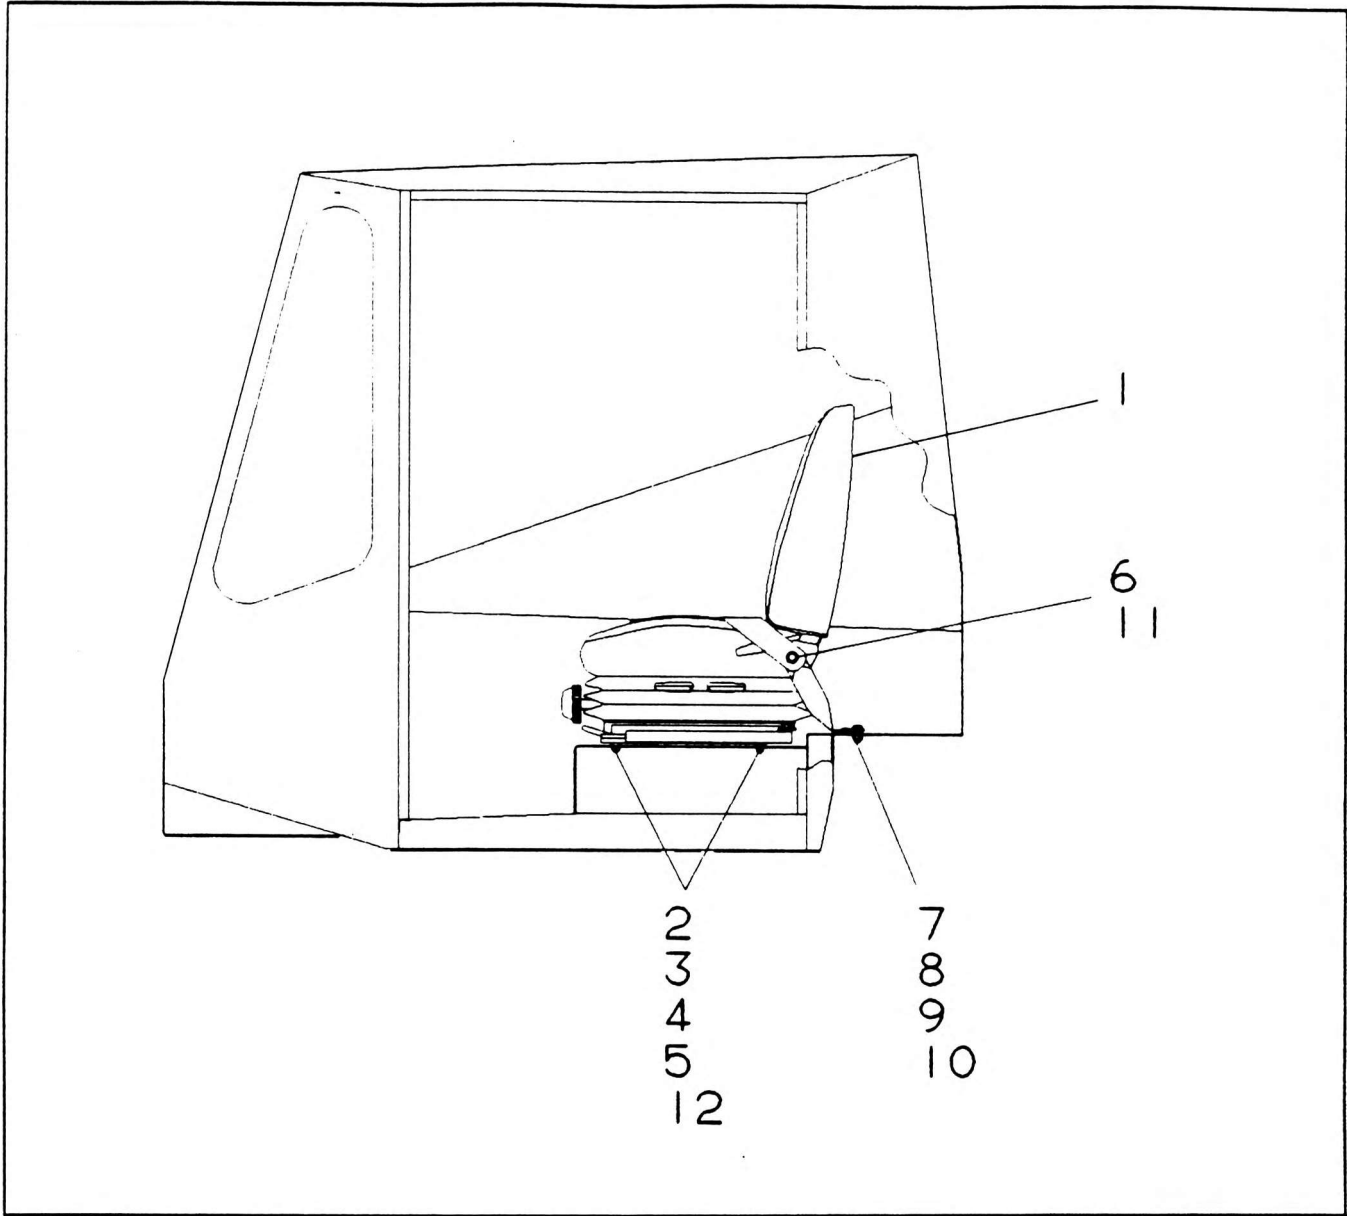

SEAT INSTALL CHASSIS CAB

NO.	PART NO.	QTY.	DESCRIPTION	NO.	PART NO.	QTY.	DESCRIPTION
1 +	7-798-990041	1	Seat Suspension/ Drivers				
2	7045202	4	Screw Hex Head M8 x 25 Long				
3	7066537	4	Washer Plain M8				
4	7067215	4	Washer Spring M8				
5	7069201	4	Nut Hex M8				
6	7-576-000550	1	Seat Belt Kit				
7	7-115-170850	2	Screwe 7/16" x 1" Hex Cap				
8	7-950-170141	8	Flatwasher				
9	7-660-171600	2	Hex Lock Nut				
10	7-660-170000	2	Nut				
11	6-671-990241	1	Pad Spacing - Seat Belt				
12	6-910-991012	4	Spacer				